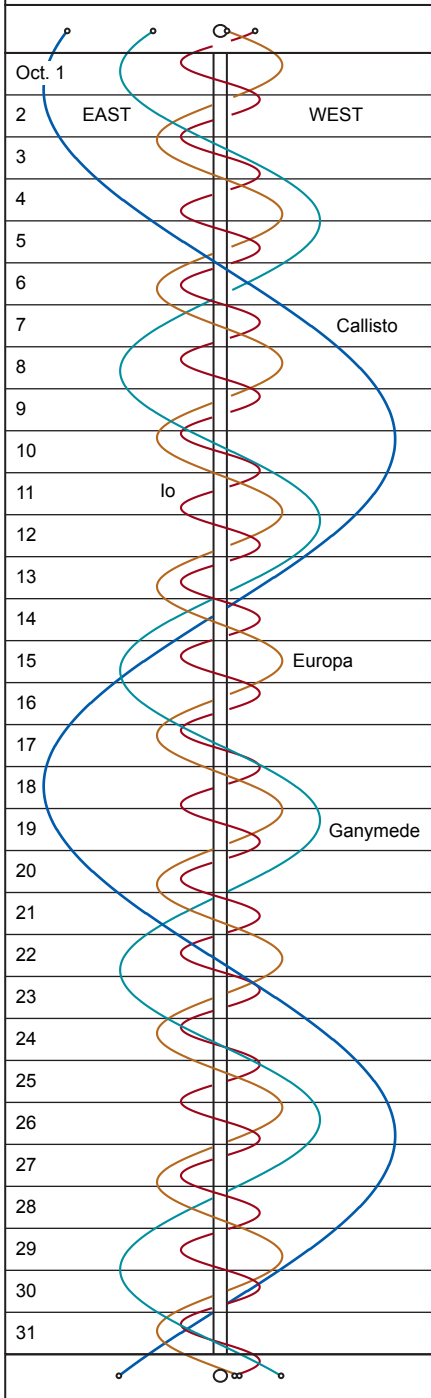

Jupiter's Satellites

Oct. 2011

The curving lines represent Jupiter's bright moons. The central vertical band represents Jupiter's disk. Each horizontal white band represents a full day, from 0h to 24h Universal Time.