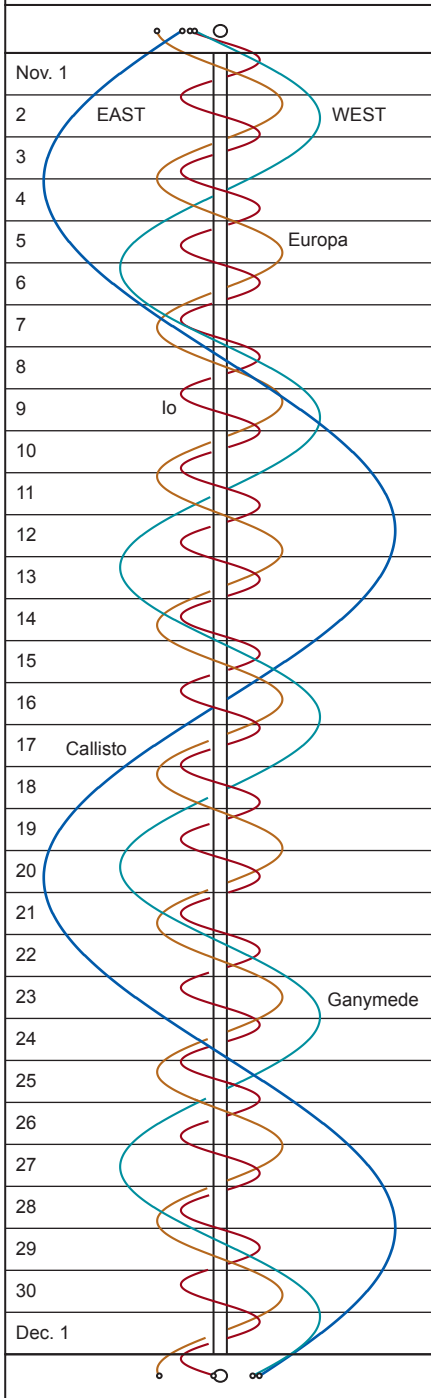

Jupiter's Satellites

Nov. 2011

The curving lines represent Jupiter's bright moons. The central vertical band represents Jupiter's disk. Each horizontal white band represents a full day, from 0h to 24h Universal Time.